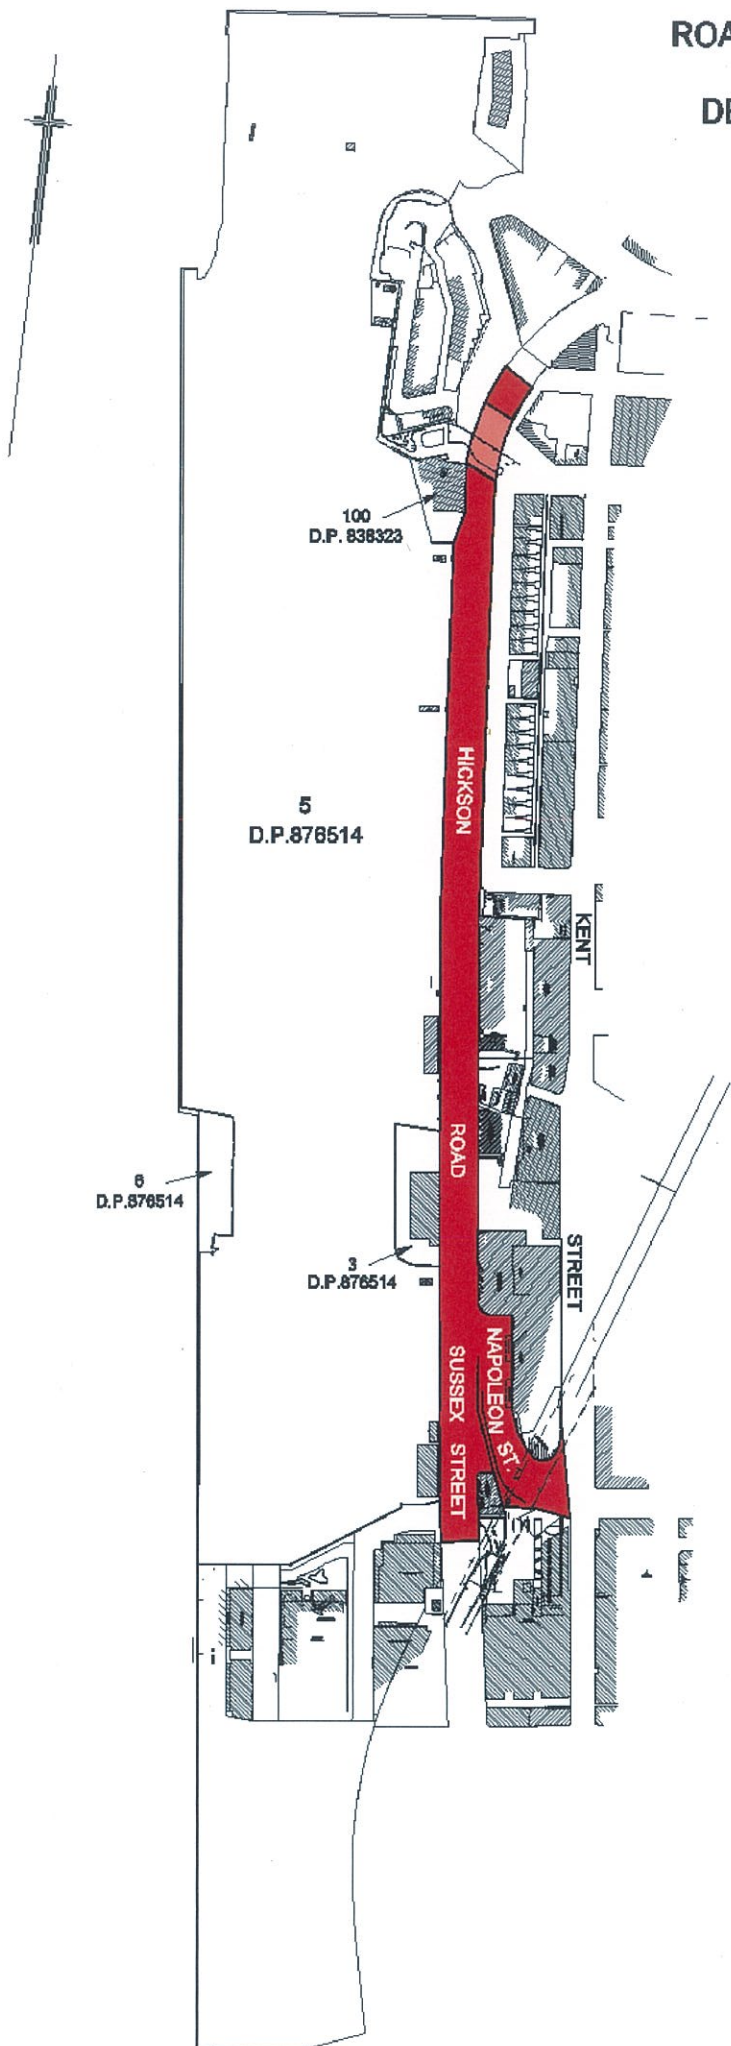

**ROADS FOR WHICH THE BARANGAROO
DELIVERY AUTHORITY IS TO BE
DECLARED THE ROADS AUTHORITY**

1:4000

RYGATE & COMPANY PTY LIMITED
REGISTERED LAND SURVEYORS
LEVEL 9, 89 YORK STREET, SYDNEY 2000
PHONE 9262 6800 FAX 9262 6843
ABN 61 001 204897

REF: 74555 DATE: 6/12/10
REVISION C 10/12/2010 - DRAWING TITLE AMENDED